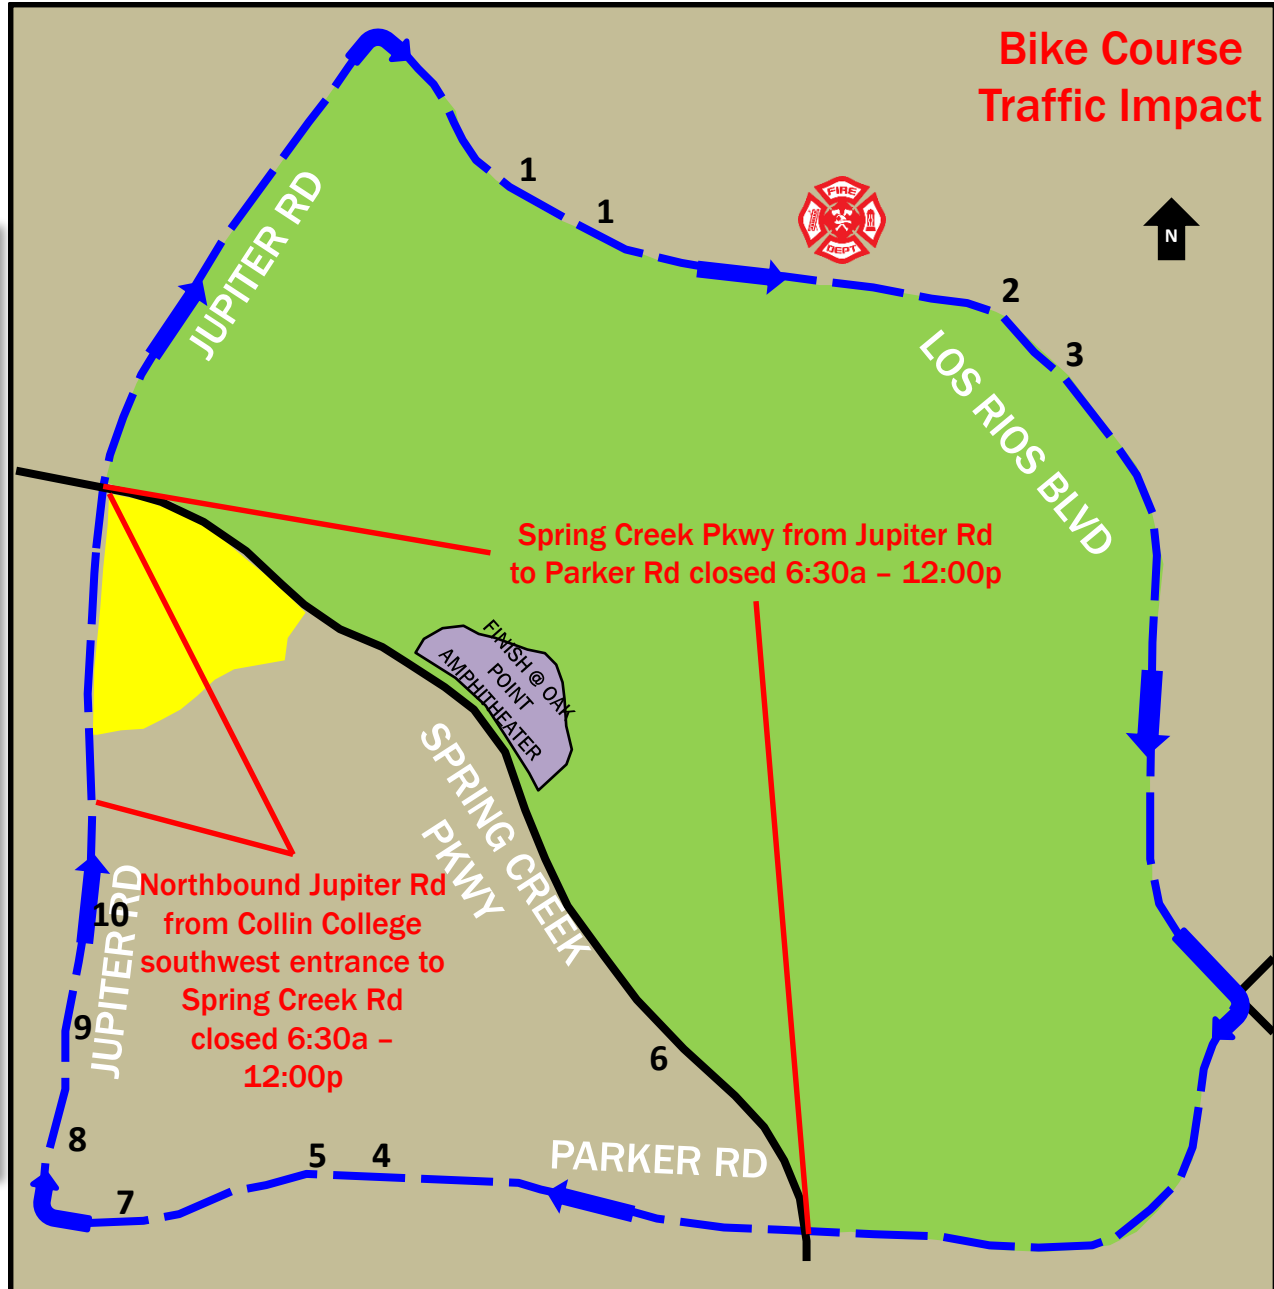

Athletes will be cycling in right, outside lane

Traffic deviations in affect from 7-11:30a

1. Morton Vale Rd @ Los Rios  
(No left; right westbound open)
2. Cloverhaven Way @ Los Rios  
(No left; right westbound open)
3. Fitzgerald Dr @ Los Rios  
(No left; right westbound open)
4. Summerfield Dr @ Parker Rd  
(Volunteer to assist)
5. Virgo Dr  
(Closed)
6. Fieldlark Dr  
(Closed)
7. Ironwood Dr  
(Closed)
8. Bigleaf Ct  
(Volunteer to assist)
9. Verbick Ln  
(Closed)
10. Balmoral Dr  
(Volunteer to assist)

## Bike Course Traffic Impact

Map not drawn to scale