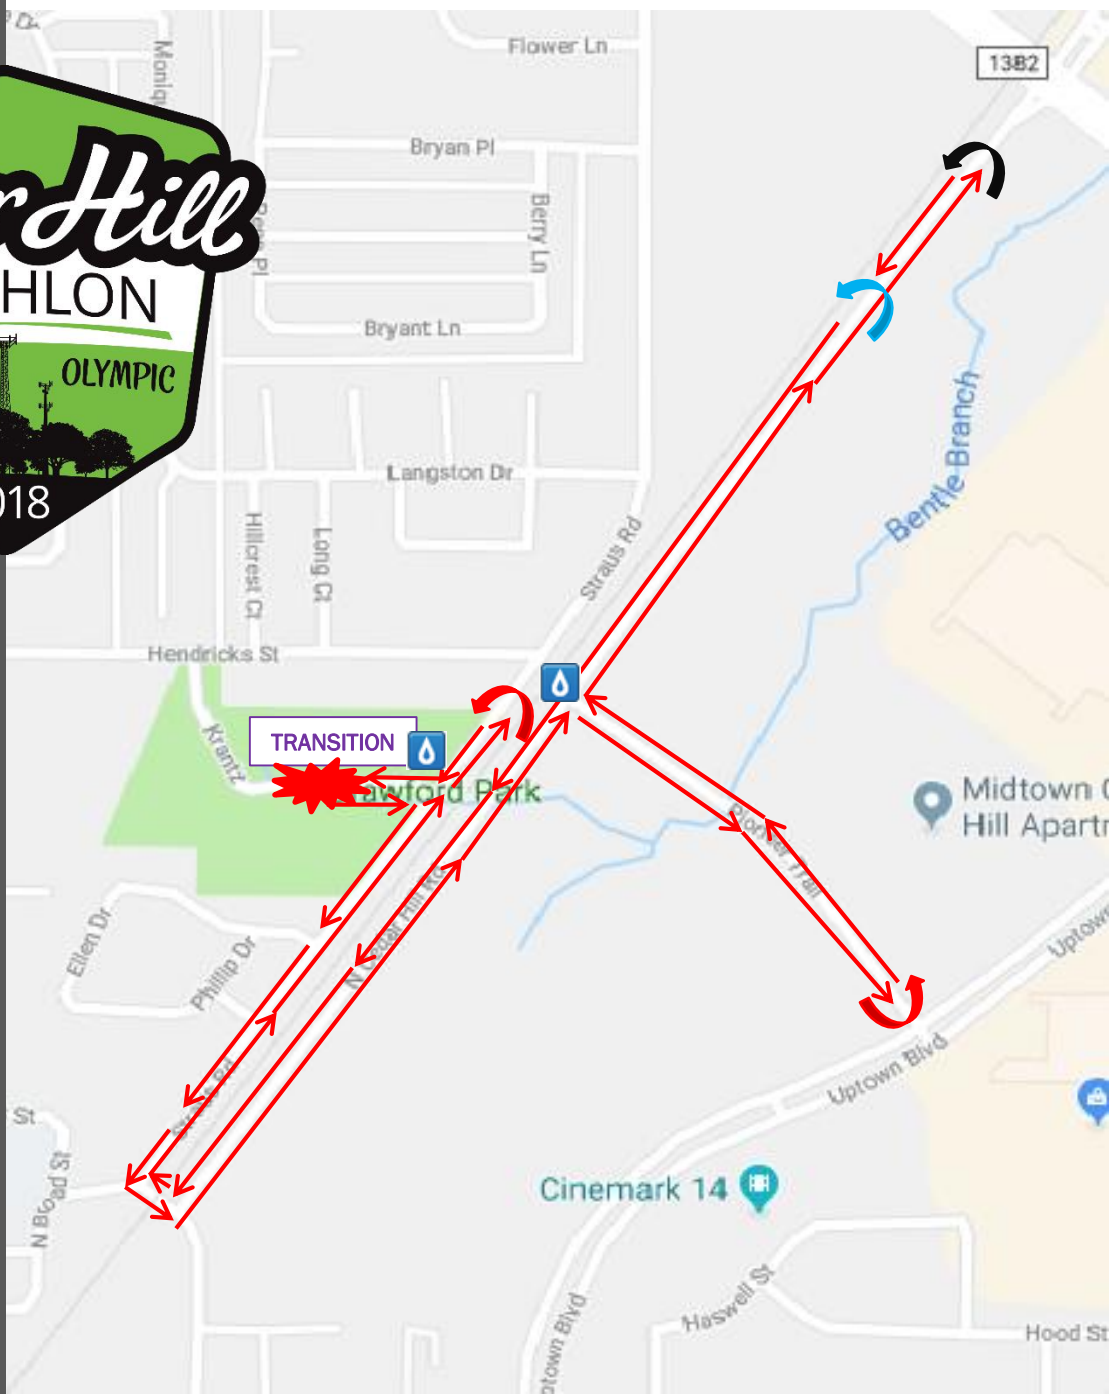

RUN

Sprint
5K

Olympic
10K
2 loops

Map not drawn to scale

Aid Station

Aid stations will have water, Nuun sports drink and cold towels. Stations will be set approximately every 1 mile

Turn around (all distances)

Sprint only turnaround

Olympic only turnaround