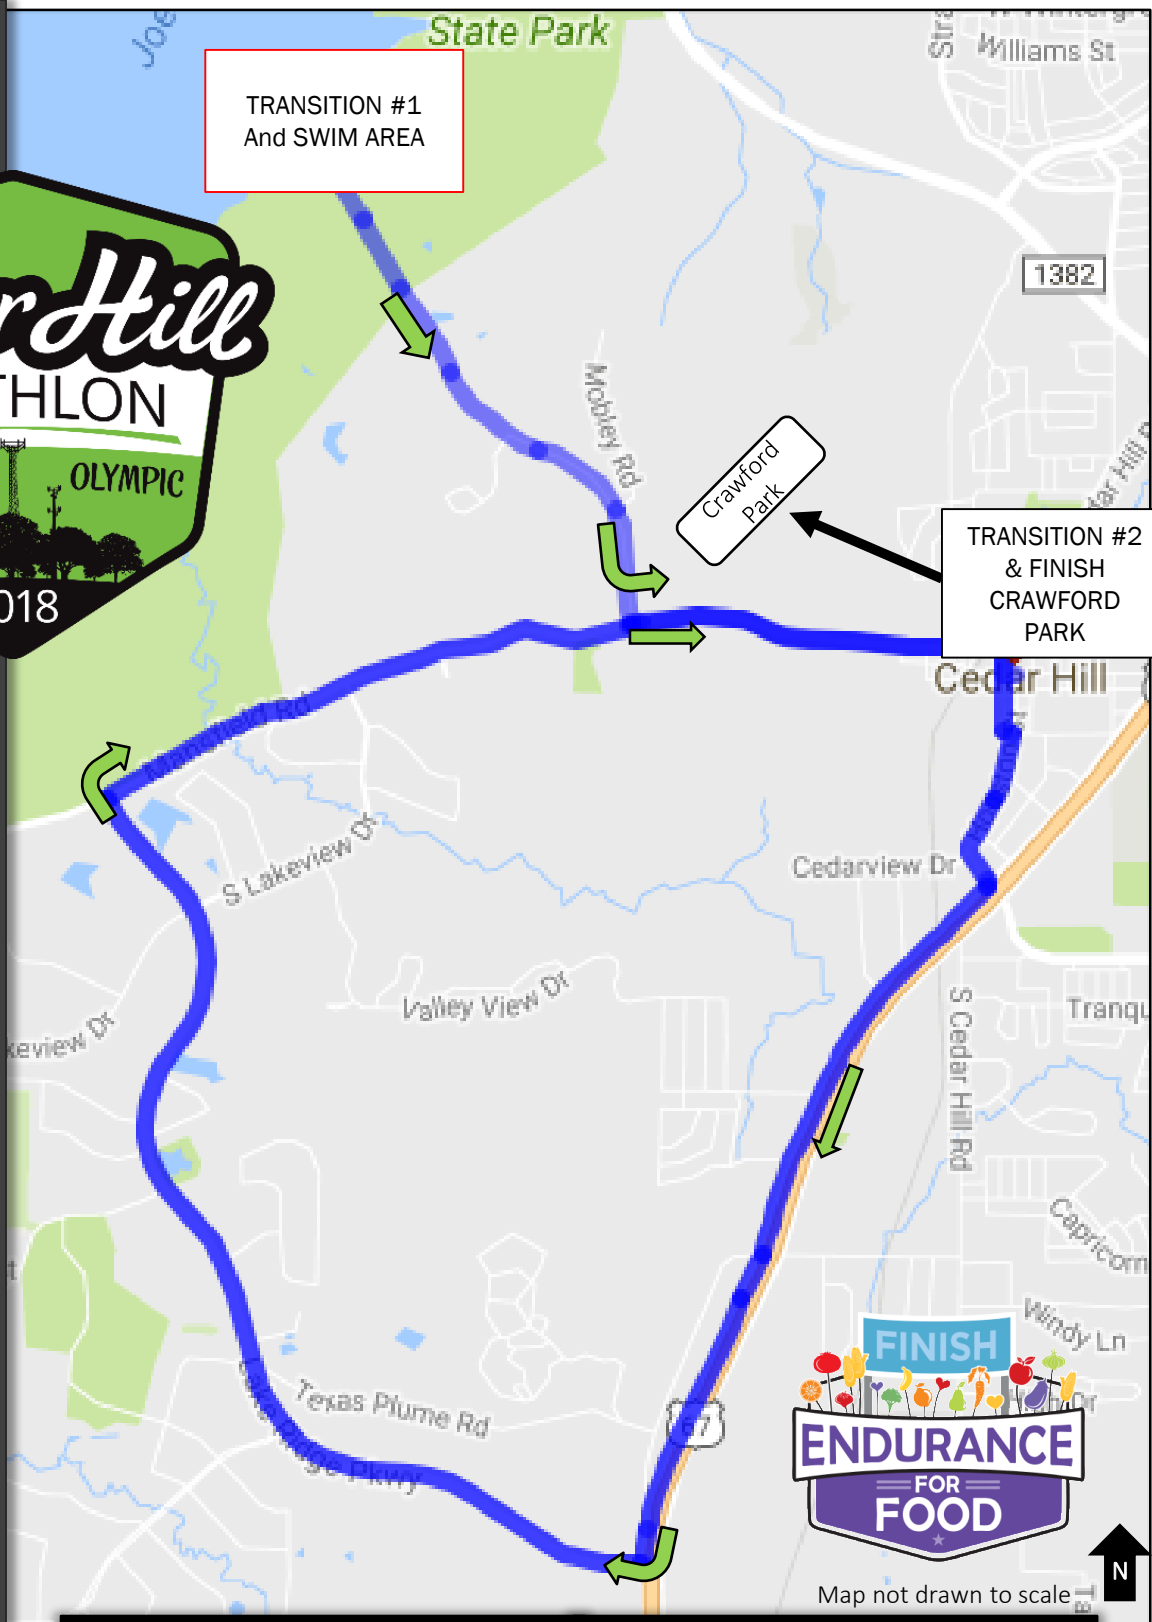

TRANSITION #1
And SWIM AREA

Crawford
Park

TRANSITION #2
& FINISH
CRAWFORD
PARK

BIKE

Olympic
40K
(2 loops)

Sprint
14mi
(1 loop)

Map not drawn to scale

ALL COURSES

Left at Tidwell St
 Right at U.S. 67 Frontage Rd
 Right at Lake Ridge Parkway
 Right at Mansfield Rd
 Left at Meadow Ridge Ln
 Right at Jorgenson
 Right at Hendricks
 Enter Transition #2 Bike In

From Transition #1 Bike Out
 Straight onto Beltline Rd
 Left at Beltline Rd & Mansfield Rd
 (using inside median lane)
 Right at S Broad St
 Right at Houston St