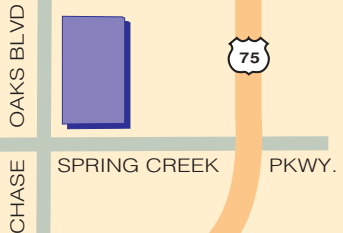

- 1 TI NORTH CAMPUS
- 2 TI SOUTH CAMPUS
- 3 TI PARK CENTRAL
- 4 TI SPRING CREEK

# Dallas Facilities

See map notations for hotel listings on reverse.

**Spring Creek Campus**

Approx. 12 miles

ENTRANCE Gate 3

ENTRANCE Gate 1

ENTRANCE Gate 6

ENTRANCE Gate 7

ENTRANCE

ENTRANCE

ALPHA RD.

BANNER DRIVE

PC North  
PC South

CHURCHILL WAY

**Park Central Campus**

COIT ROAD

## FROM DALLAS LOVE FIELD AIRPORT:

Turn LEFT on MOCKINGBIRD LANE from the airport.  
Follow Mockingbird Ln. for approximately 3.6 miles.

Turn LEFT (North) on US 75 (Central Expressway).

*Skip to desired site:*