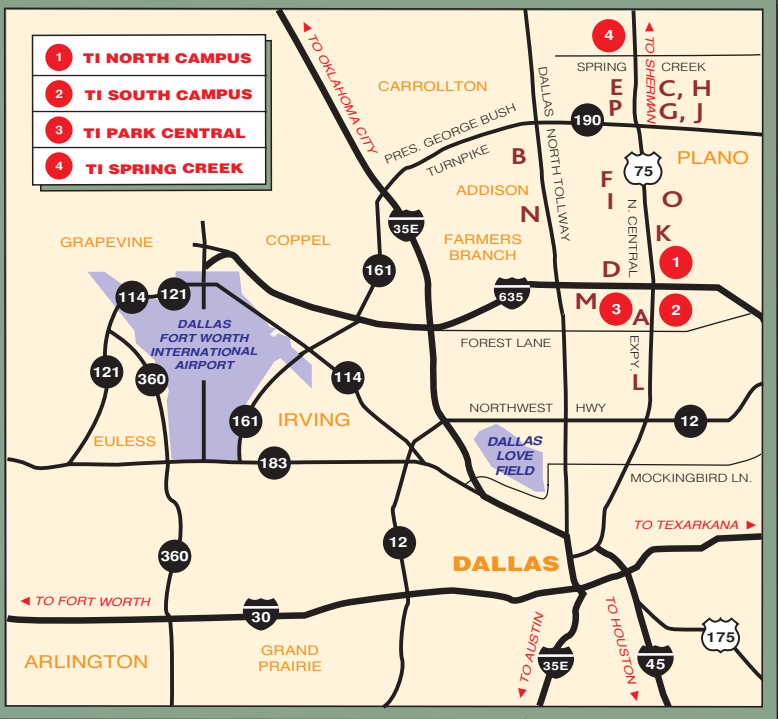

- 1 TI NORTH CAMPUS
- 2 TI SOUTH CAMPUS
- 3 TI PARK CENTRAL
- 4 TI SPRING CREEK

# Dallas Facilities

See map notations for hotel listings on reverse.

**Spring Creek Campus**

Approx. 12 miles

ENTRANCE Gate 3

ENTRANCE Gate 1

ENTRANCE Gate 6

ENTRANCE Gate 7

ENTRANCE

ENTRANCE

ALPHA RD.

BANNER DRIVE

PC North  
PC South

CHURCHILL WAY

**Park Central Campus**

COIT ROAD

## FROM DALLAS LOVE FIELD AIRPORT:

Turn LEFT on MOCKINGBIRD LANE from the airport.  
Follow Mockingbird Ln. for approximately 3.6 miles.

Turn LEFT (North) on US 75 (Central Expressway).

*Skip to desired site:*